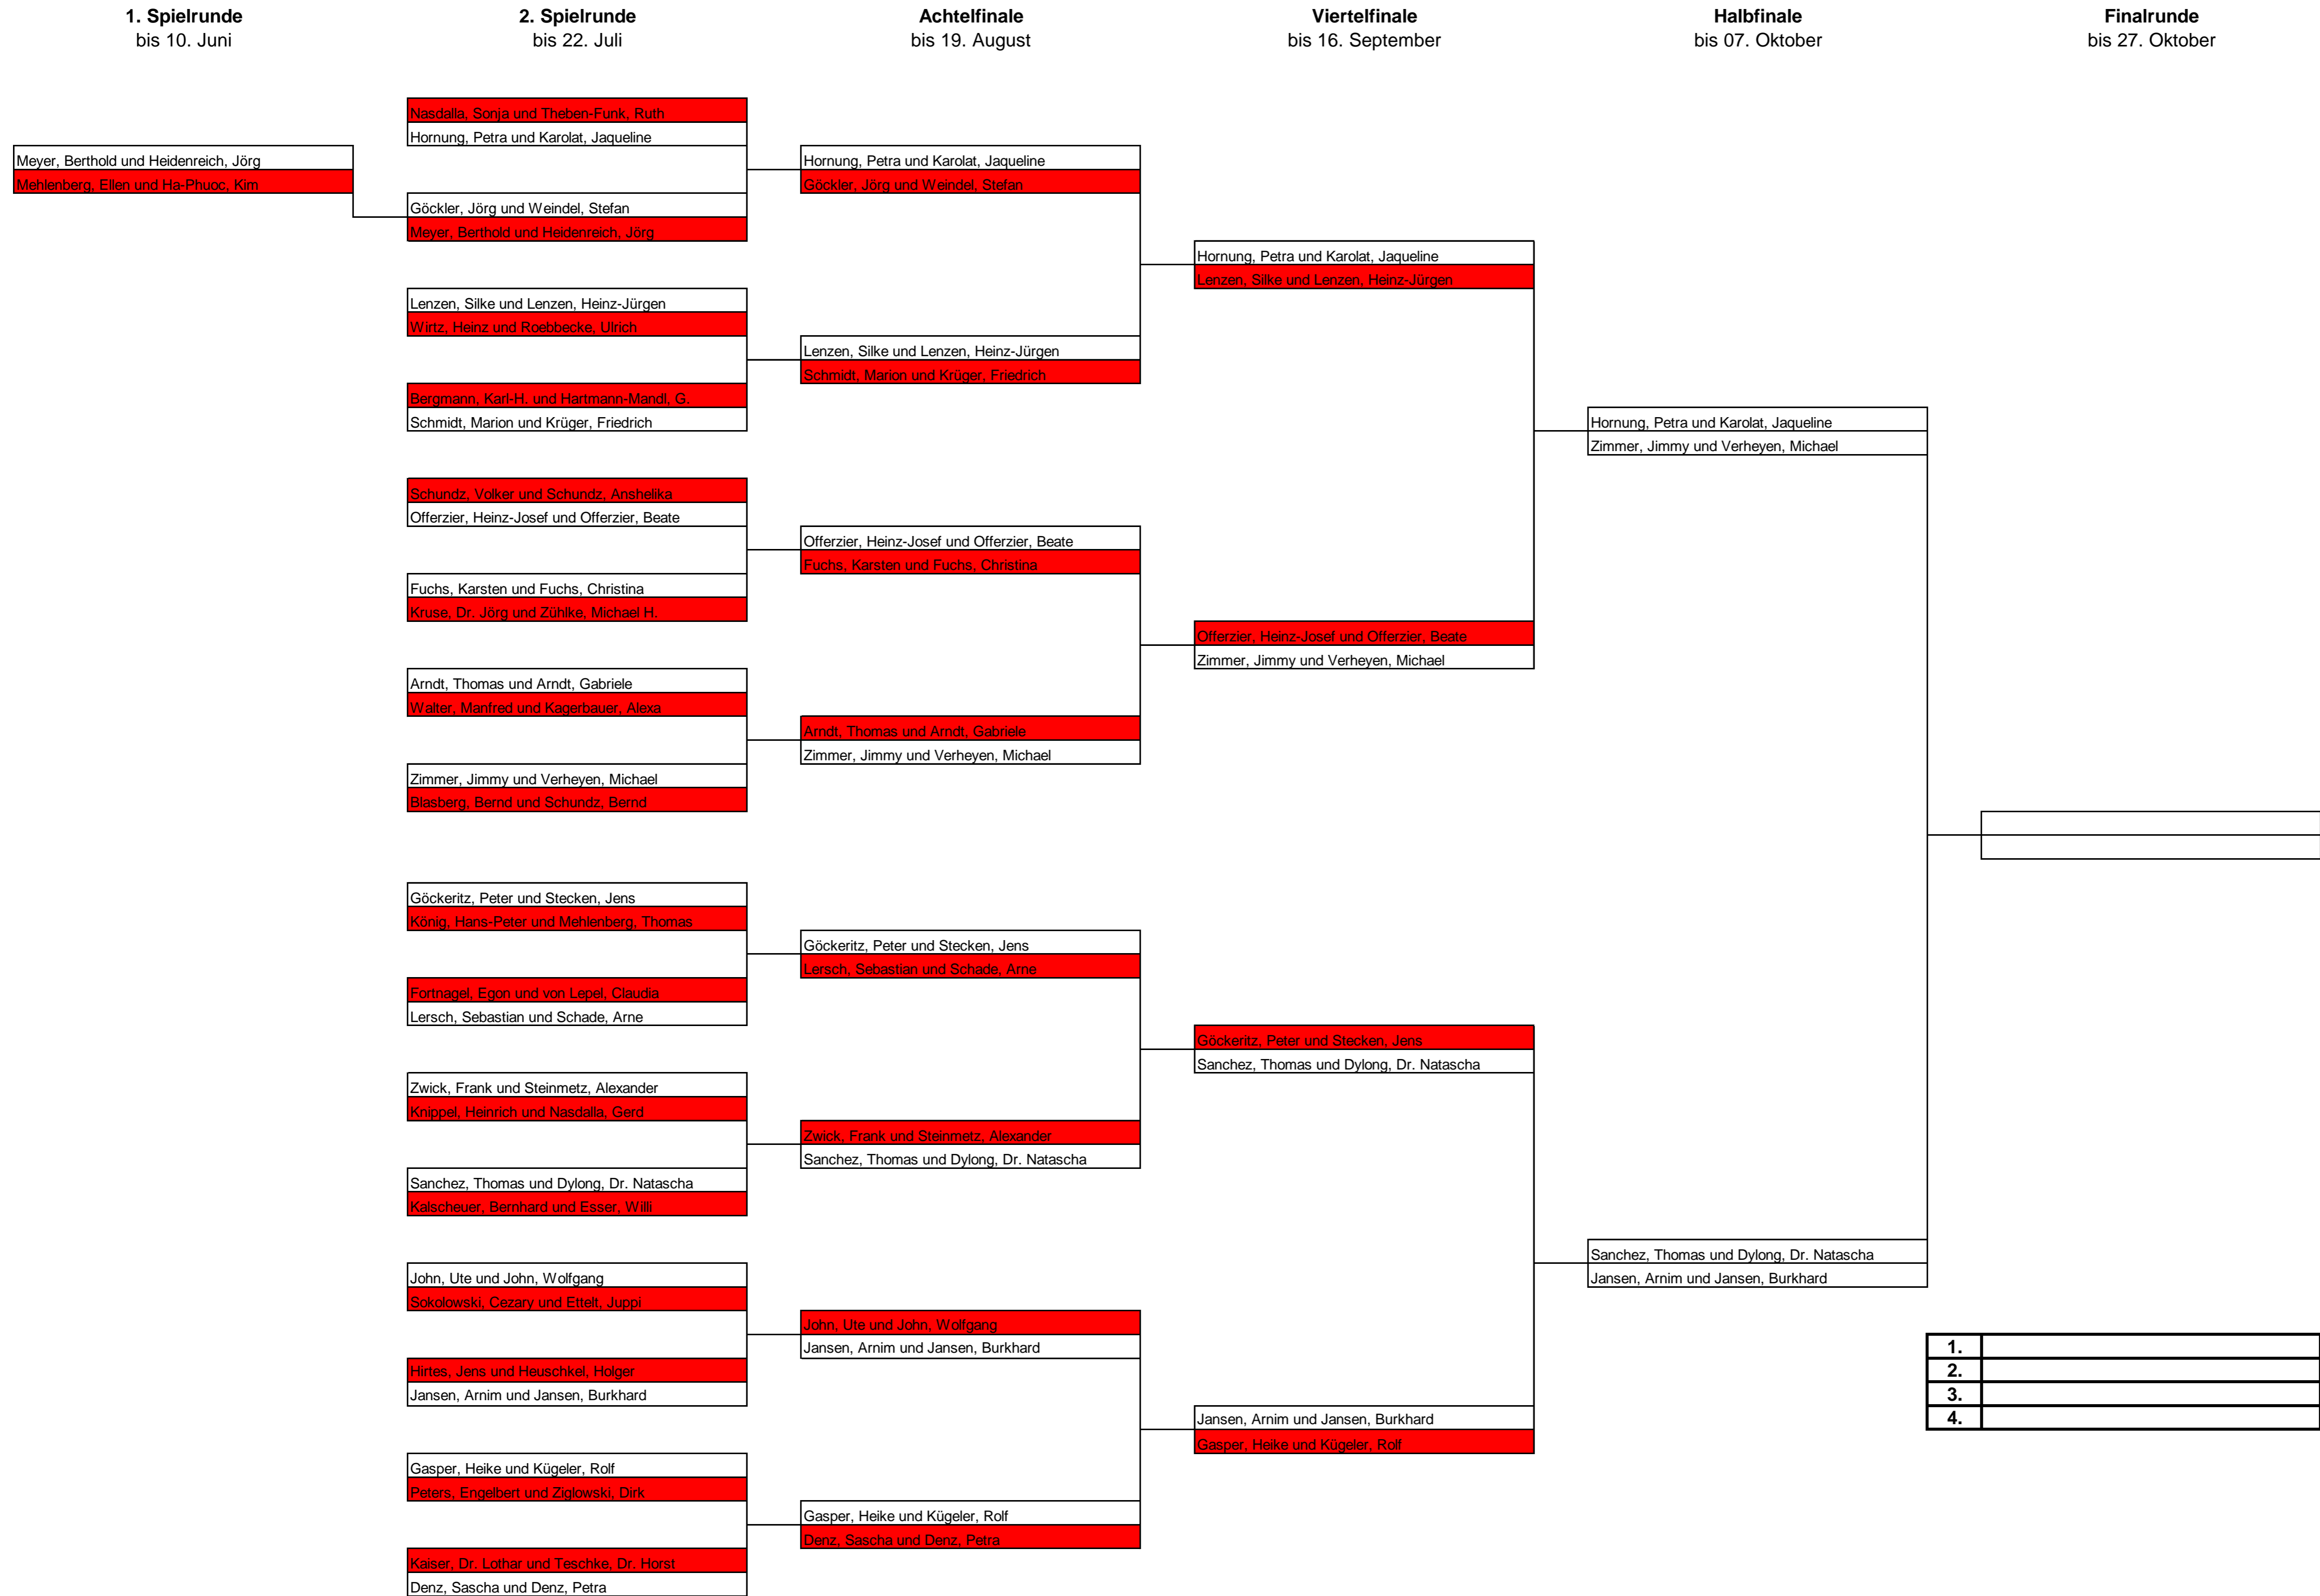

JOKA RULES Team-Matchplay

1.	
2.	
3.	
4.	